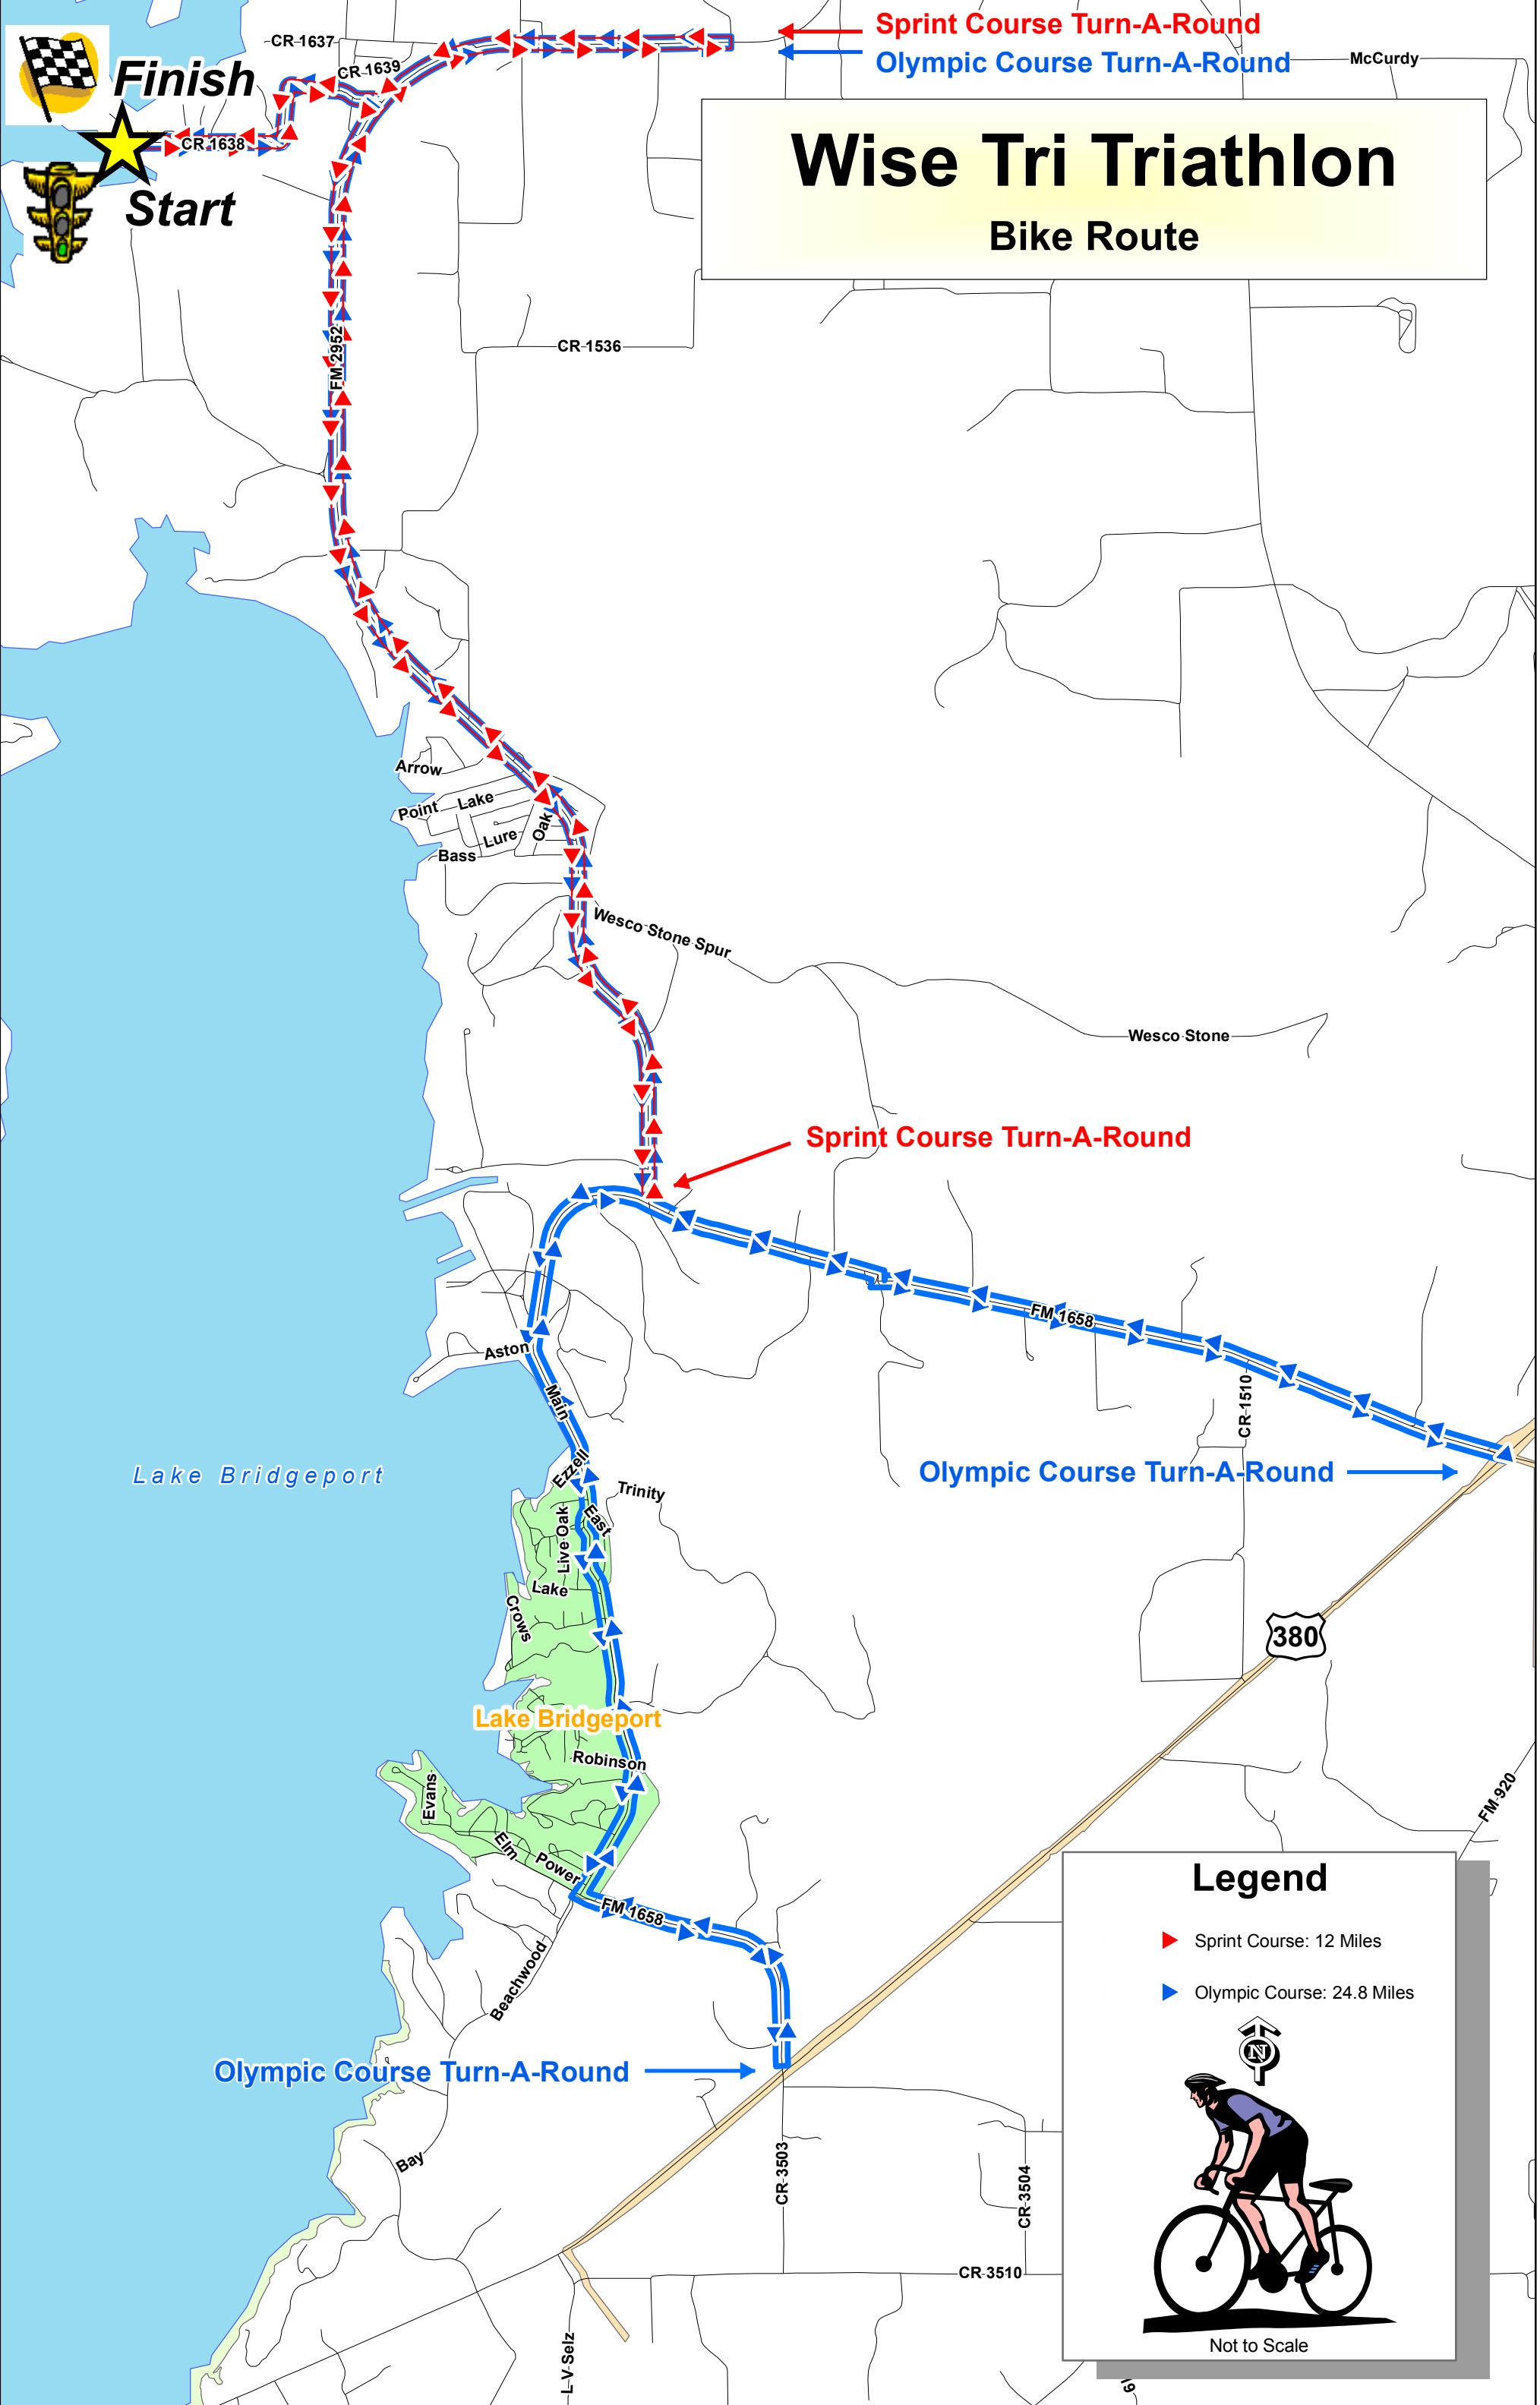

Finish
Start

Sprint Course Turn-A-Round
Olympic Course Turn-A-Round

Wise Tri Triathlon Bike Route

Sprint Course Turn-A-Round

Olympic Course Turn-A-Round

Olympic Course Turn-A-Round

Legend

- Sprint Course: 12 Miles
- Olympic Course: 24.8 Miles

Not to Scale